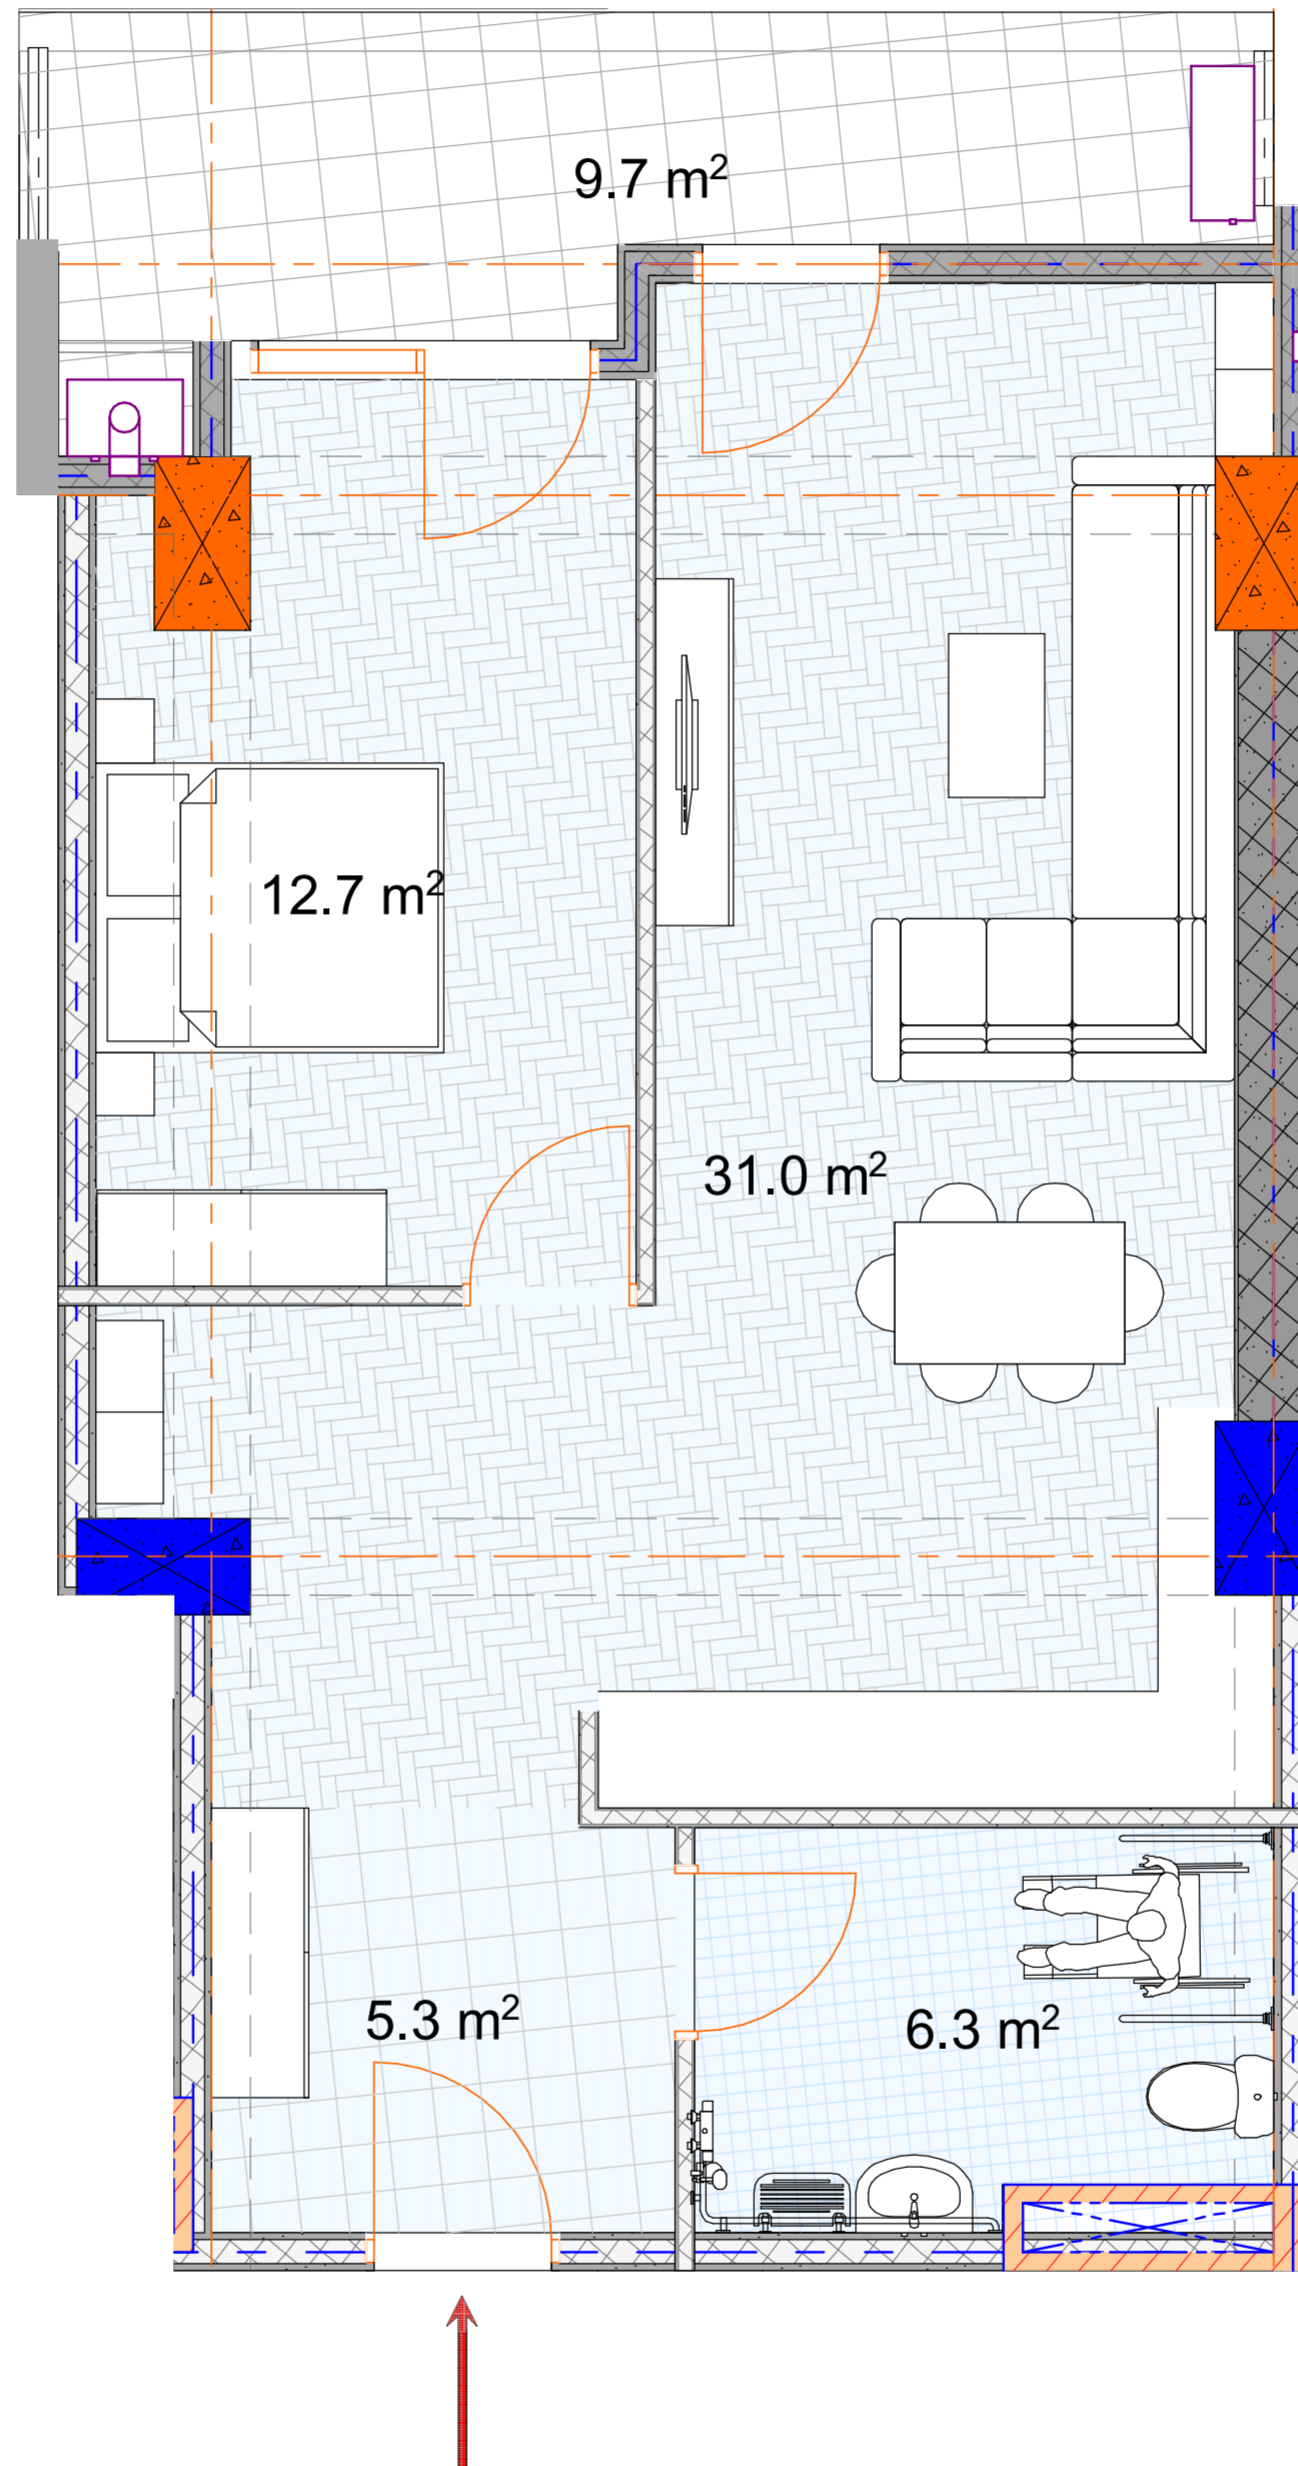

BAUMEISTER
DEVELOPMENT

FLAT N^o5

TOTAL SPACE : 65,7 m^2
FLAT SPACE: 56,0 m^2
SUMMER SPACE: 9,7 m^2
LIVINGROOM: 31,0 m^2
BEDROOM 1: 12,7 m^2

BATHROOM : 6,3 m^2
HALL: 5,3 m^2