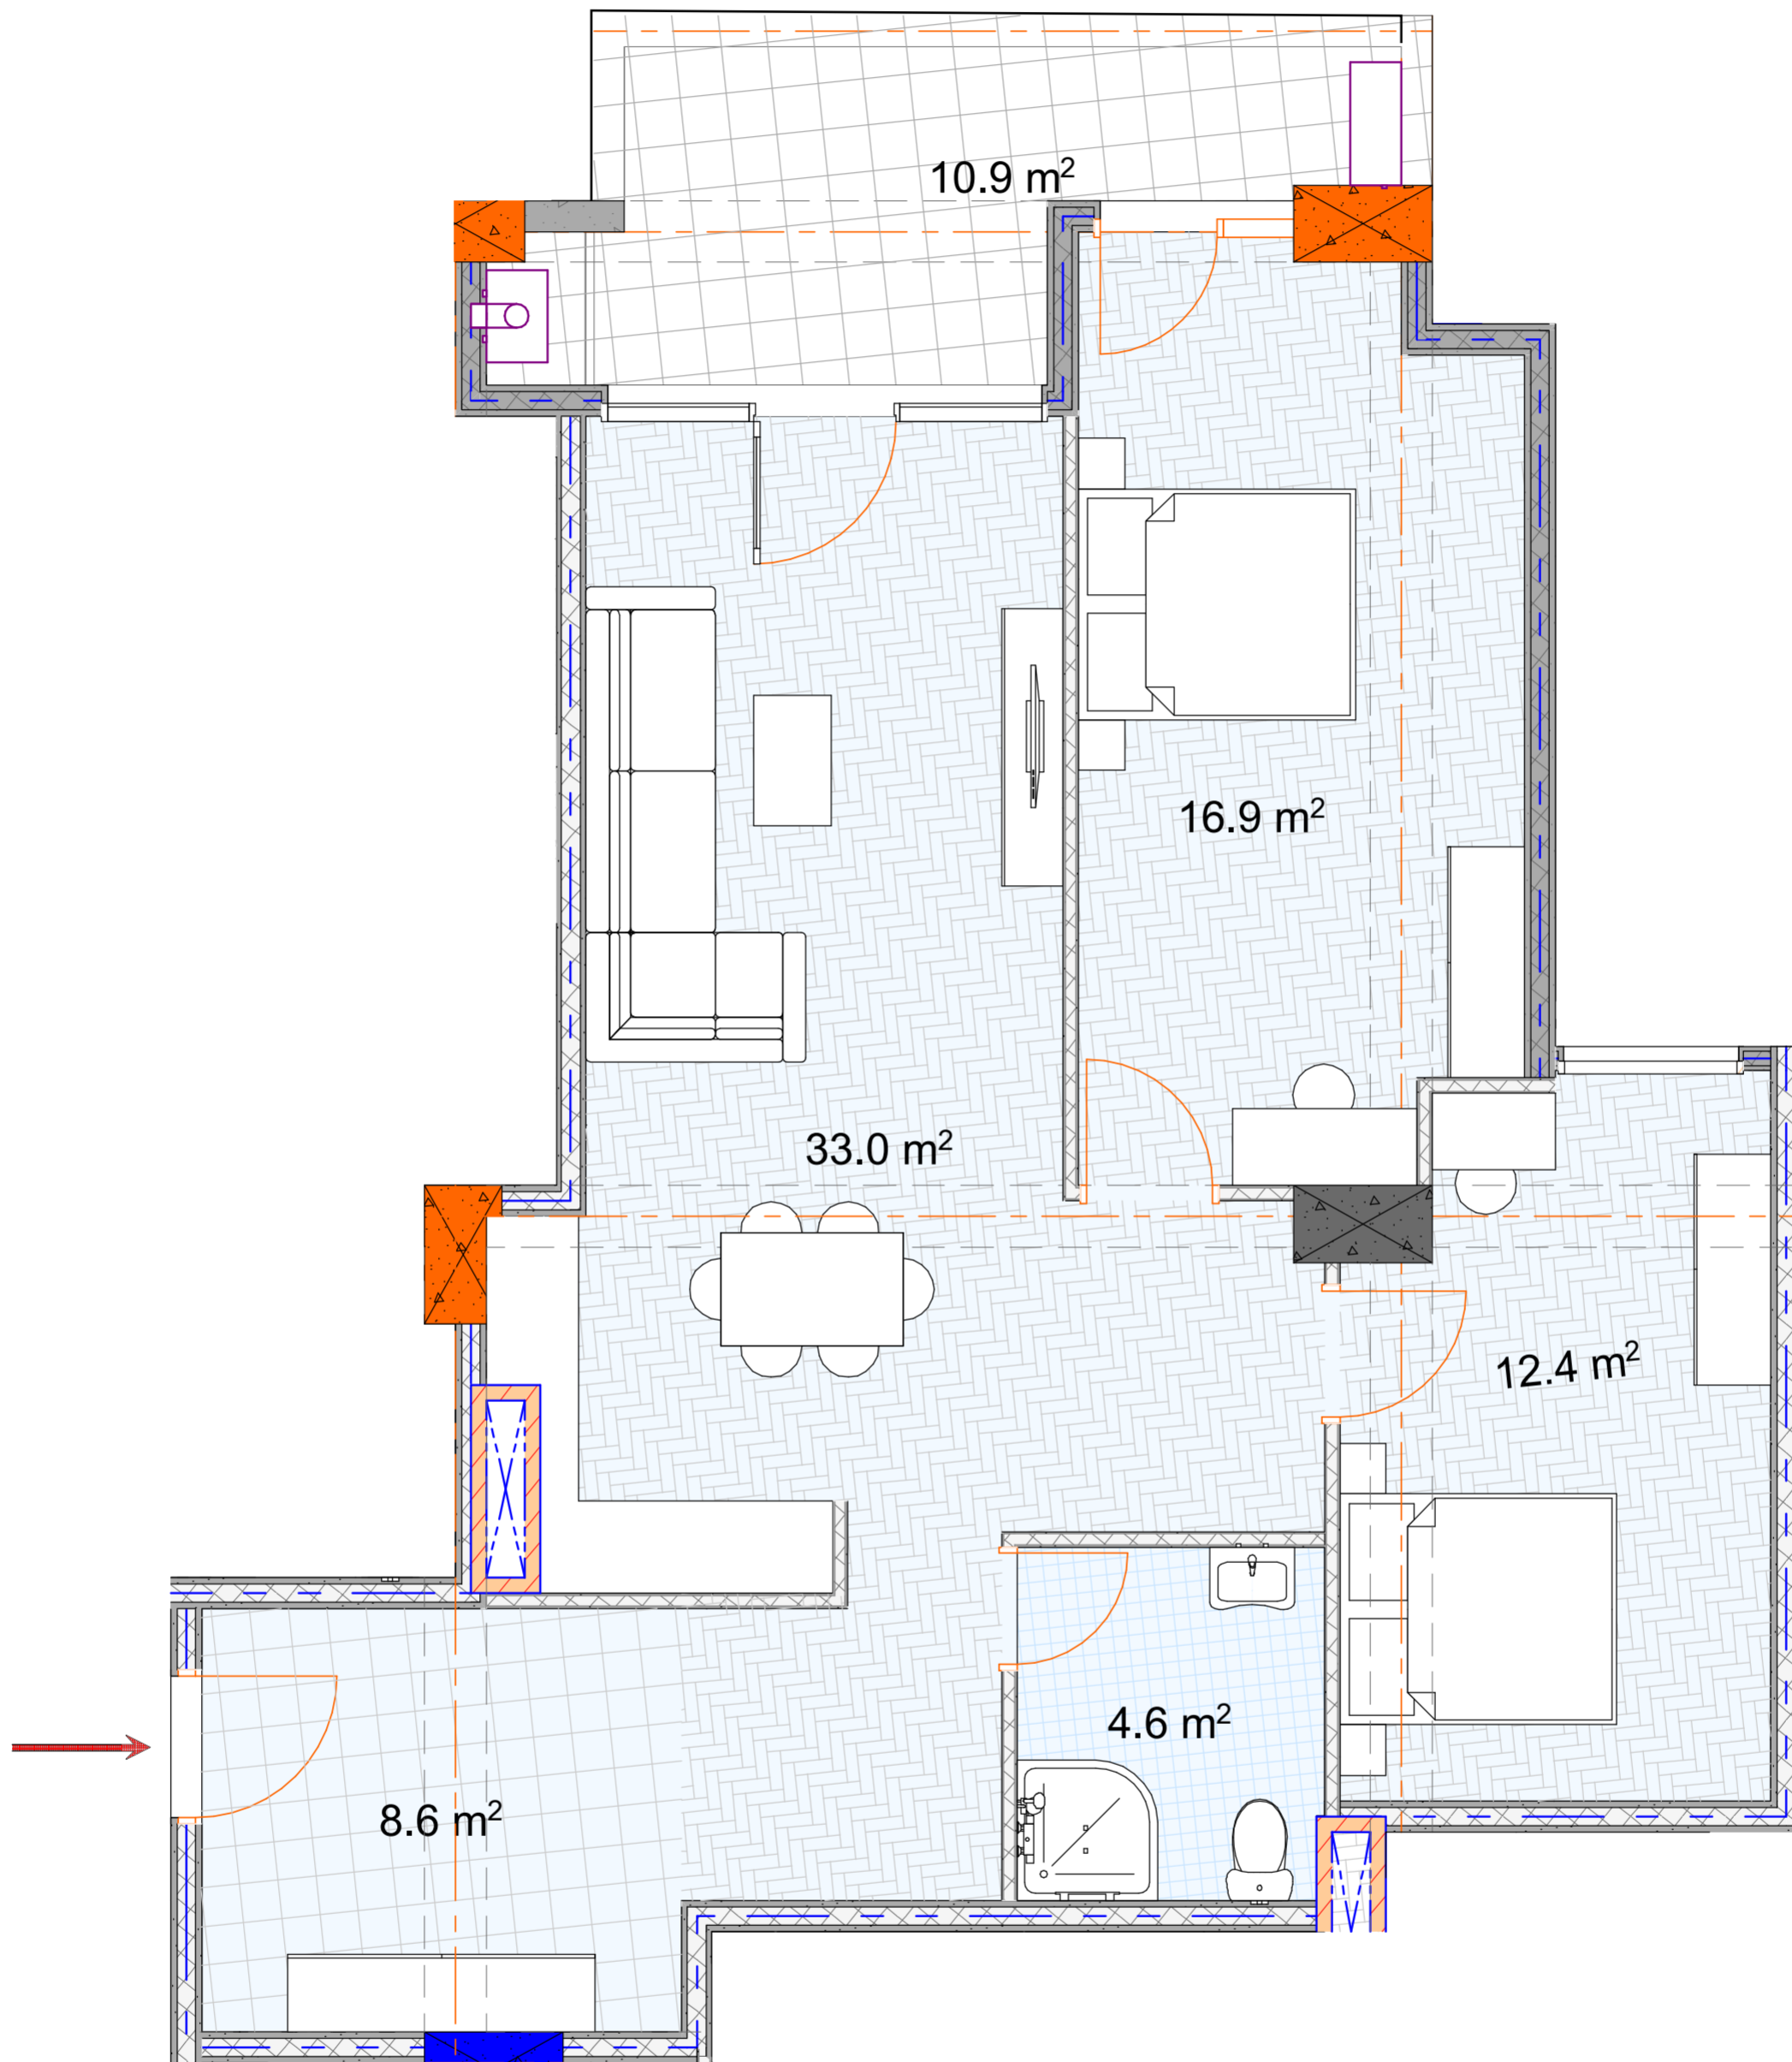

BAUMEISTER
DEVELOPMENT

FLAT N^o9

TOTAL SPACE : 87,9 m^2
FLAT SPACE: 77,0 m^2
SUMMER SPACE: 10,9 m^2
LIVINGROOM: 33,0 m^2
BEDROOM 1: 16,9 m^2

BEDROOM 2: 12,4 m^2
BATHROOM: 4,6 m^2
HALL: 8,6 m^2